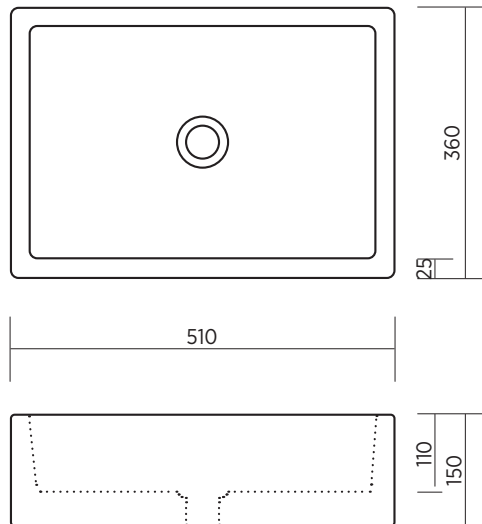

Rectangular abovement basin with overflow

This rectangular basin with overflow has simple lines and a low above-counter profile with good capacity.

ORDER CODE	191862	Vero ceramic basin	Old code: SBC-P23
TAPHOLE	No taphole.		
WASTE	Suits 32 mm waste.		
OVERFLOW	Basin has overflow.		
MATERIAL	White vitreous china.		
FIXING	Always use the actual basin to verify cutout. Use silicone sealant. Do not use epoxy type adhesives.		

 Basin has integrated overflow

Please note

- All measurements are in millimetres.
- Dimensions are nominal and subject to normal ceramic manufacturing variations of ±5mm.
- Fixing: Use silicone sealant. DO NOT USE EPOXY TYPE ADHESIVES.
- Always use the actual basin to verify cutout.
- Specifications may vary without notice as part of our continuous improvement practices.
- Clean with a damp cloth. Do not use abrasive cleaners, liquids or pastes.